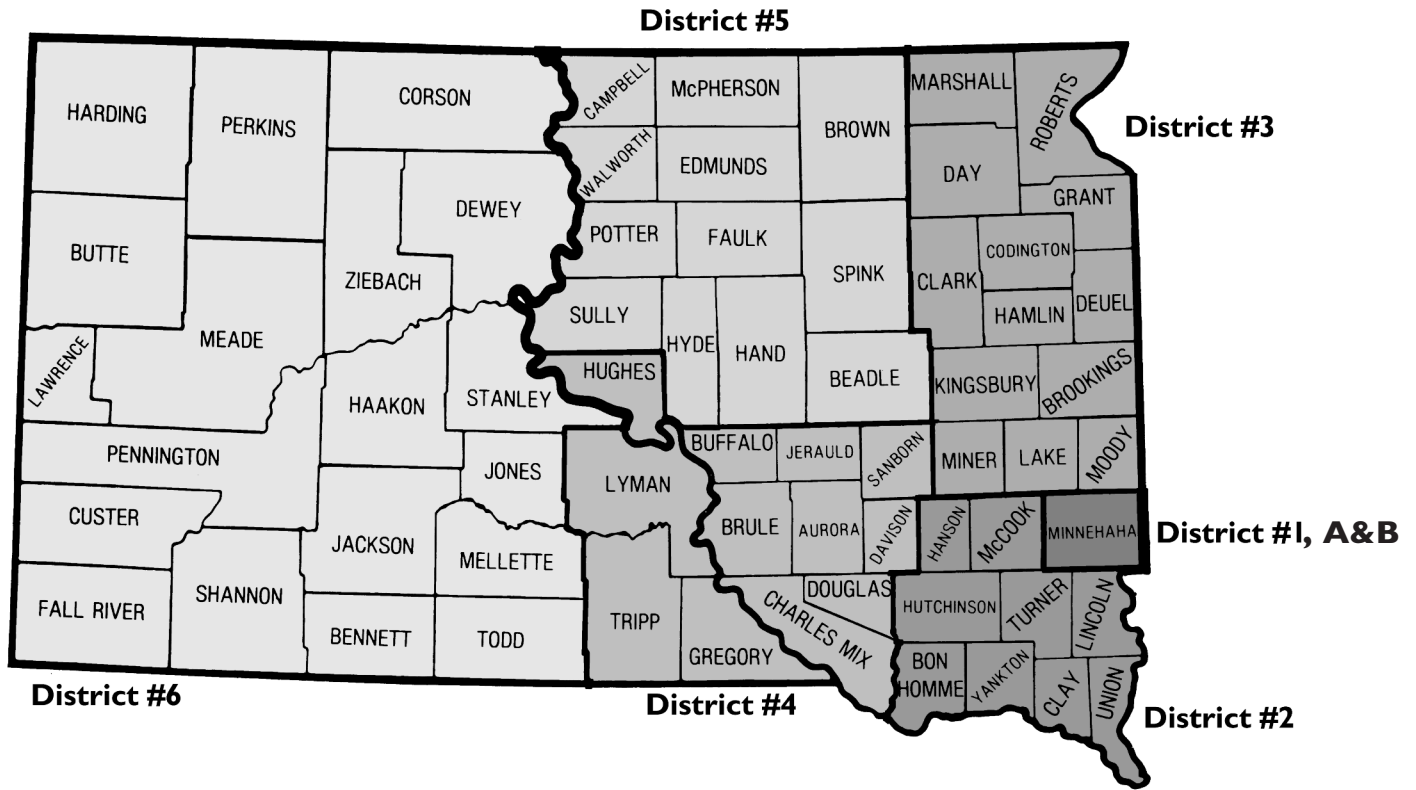

# SDCA District Map

## District #1, A&B

Minnehaha

## District #2

Hanson, McCook, Hutchinson, Turner, Lincoln, Bon Homme, Yankton, Clay, Union

## District #3

Marshall, Roberts, Day, Grant, Clark, Codington, Hamlin, Deuel, Kingsbury, Brookings, Miner, Lake, Moody